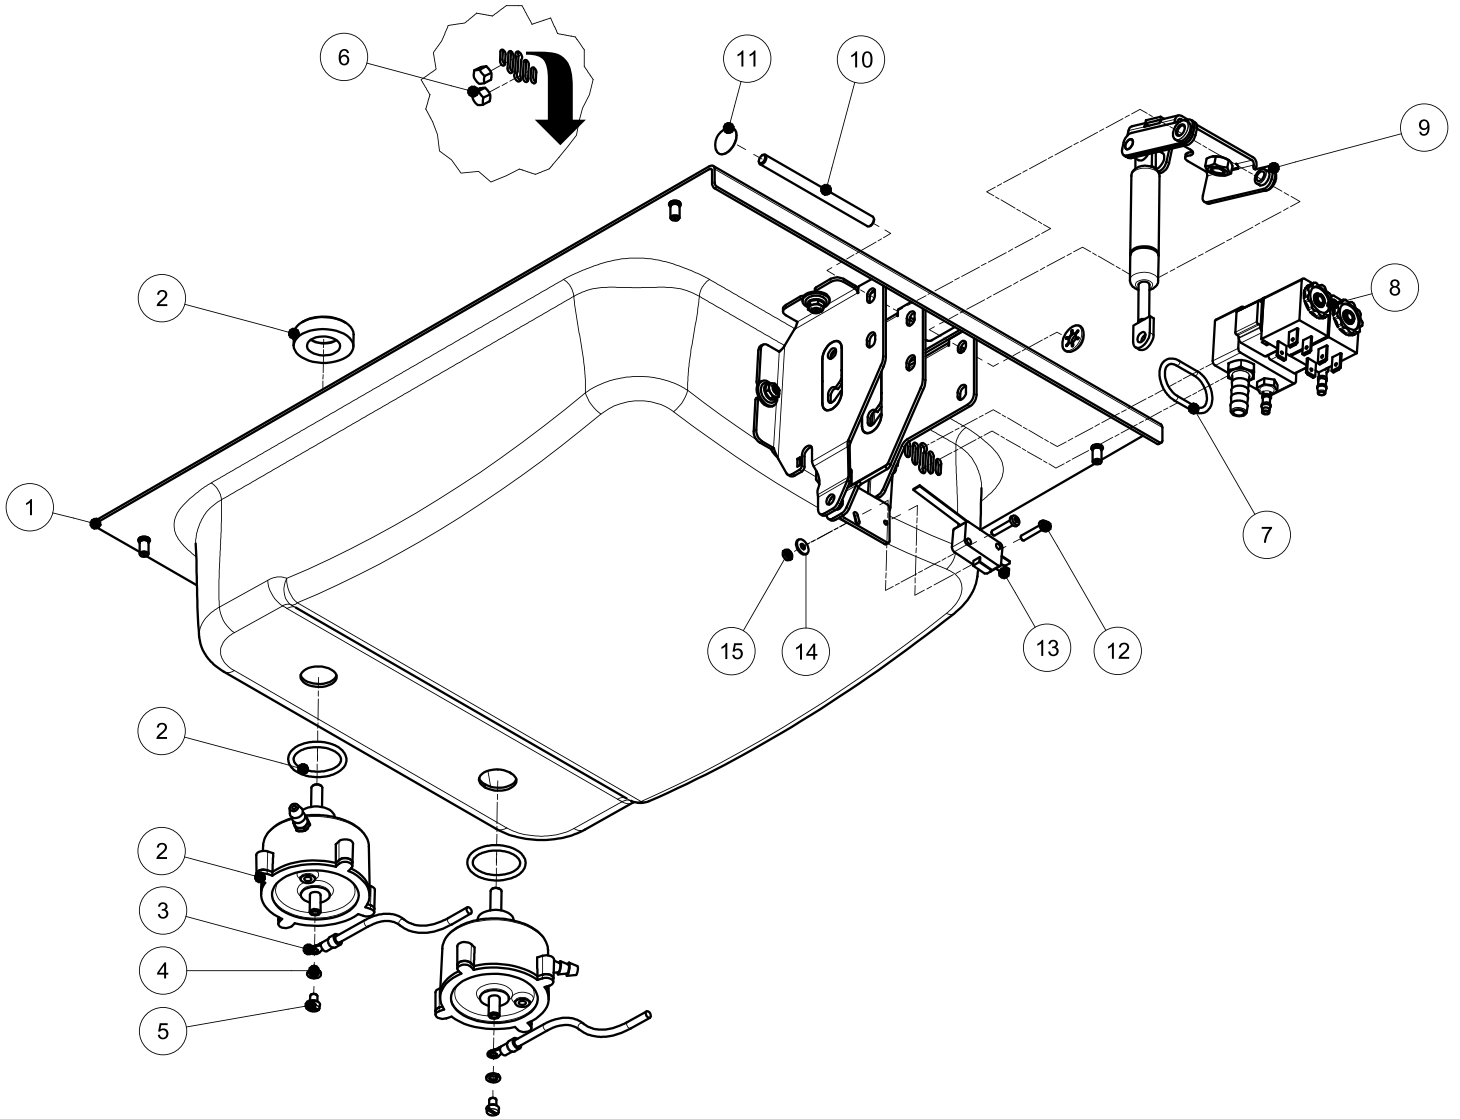

Parts Breakdown

Model VP-NL-0004-SN 59006

Overall

Parts Breakdown

Model VP-NL-0004-SN 59006

Vacuum Chamber

Parts Breakdown

Model VP-NL-0004-SN 59006

Lid

Parts Breakdown

Model VP-NL-0004-SN 59006

Hinge

Parts Breakdown

Model VP-NL-0004-SN 59006

Air Valve

Parts Breakdown

Parts Breakdown

Model VP-NL-0004-SN 59006

Control Panel

Parts Breakdown

Model VP-NL-0004-SN 59006

Overall

Item No.	Description	Position	Item No.	Description	Position	Item No.	Description	Position
15884	Sealbeam Standard Compact Complete for 59006	4	AI831	Clamping Plate Pump T1 T2-4m3 for 59006	19	65749	M6 Hex Nut Din 985 for 59006	40
27791	Net Entree Male Snap-In STF42 for 59006	5	AI832	Square Hose Coupling 3 8"x8 Ext. for 59006	22	65836	Hucknagel Magna-Lok MGLP-B6-4 for 59006	41
30022	Thermal Fuse 8A for 59006	6	AI833	Cover Back Side T2 for 59006	23	27782	Hexagon Flangenut M5 Din 6923 A2 for 59006	42
30014	Vacuum Pump 004-316 220/240-1-50/60 for 59006	7A	AI834	Filler Plate Bottom T2 - R2 for 59006	28	27789	Slott. Rais. Counter. Head Screw M4x10 Din7985 A2 for 59006	43
AI827	Vacuum Pump 008 220 240-1-50 60 for 59006	7B	AI835	Filler Plate Top T2 - R2 for 59006	29	35041	Hose Clip Klemfa 12.8x14.8mm for 59006	44
15791	Combi-Trafo P100/230V-S16/24V for 59006	9	AI836	Chassis T2 for 59006	31	27781	Hexagon Flangenut M6 Din6923 A2 for 59006	48
AI828	Din Rail B 1 Fase for 59006	10A	AI837	M8 Hexagon Cap Nut DIN 917 for 59006	32	AI841	Suction Hose T2 for 59006	49
AI829	Din Rail A 1 Fase for 59006	10B	AI838	M8x35 Hexagon Socket Set Screw Din 916 for 59006	33	63991	Non-Return Valve 8mm for 59006	51
35476	Square Hose Coupling 1/4x8 Ext. for 59006	11	AI839	Locking Plate Hinge for 59006	34	30019	Hose Clip Klemfa 12.8x14.8mm for 59006	52
AI830	Baseplate T2 for 59006	16	AI840	Lid Locker T2 for 59006	37	AI842	Cap Holder 04-Control Mini for 59006	53
65834	Vibration Absorber D=25 H=17 M6x10 for 59006	17	27787	Hexagon Screw M6x16 DIN933 A2 for 59006	39			