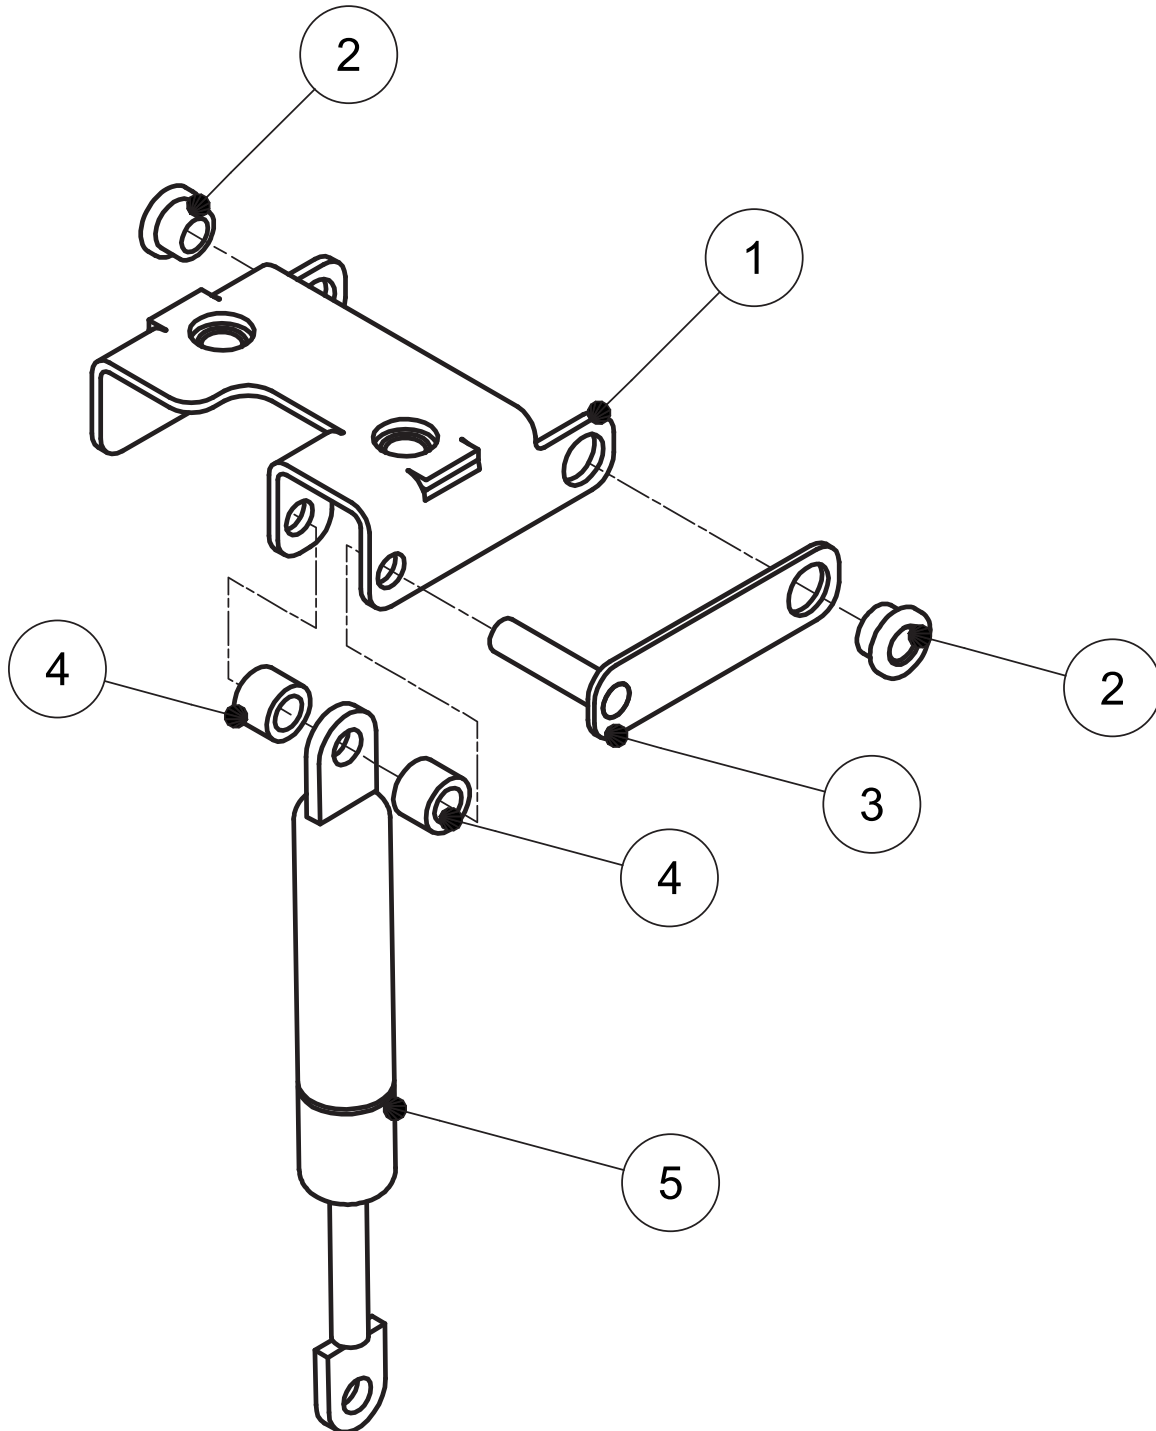

Parts Breakdown

Model VP-NL-0004-SN 59006

Overall

Parts Breakdown

Model VP-NL-0004-SN 59006

Vacuum Chamber

Parts Breakdown

Model VP-NL-0004-SN 59006

Lid

Parts Breakdown

Model VP-NL-0004-SN 59006

Hinge

Parts Breakdown

Model VP-NL-0004-SN 59006

Air Valve

Parts Breakdown

Model *VP-NL-0004-SN* 59006

Sealbeam

Parts Breakdown

Model VP-NL-0004-SN 59006

4m³ Transformer

Parts Breakdown

Model VP-NL-0004-SN 59006

8m³ Transformer